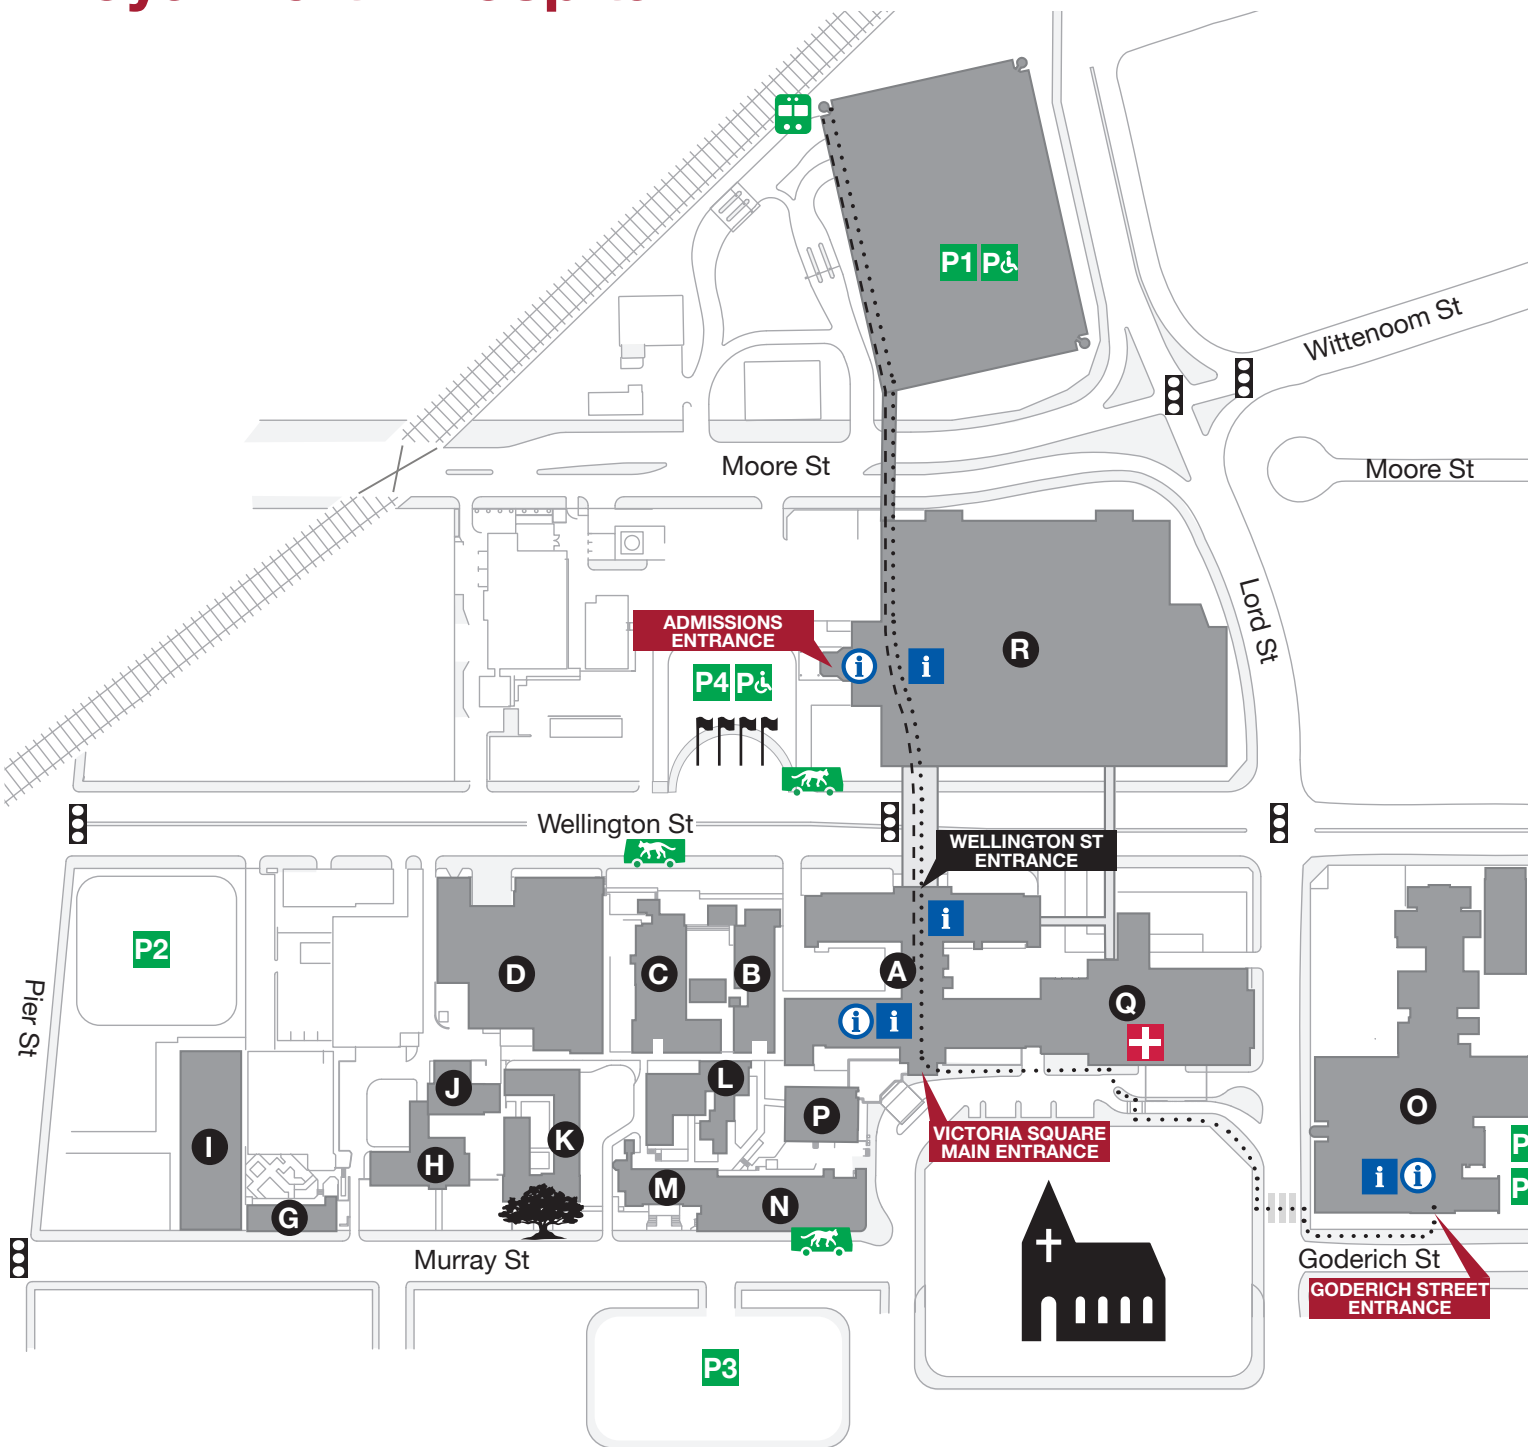

Royal Perth Hospital

Legend

- A** A Block (South Block)
 - B C** Nicolay Block
 - D** Ferguson Block
 - G** 50 Murray House
 - H J** Ainslie House
 - I** I Block
 - K** Kirkman House
 - M N** Colonial House
 - Q** Q Block
 - P** Milligan House
 - R** R Block (North Block)
 - O** O Block (Goderich Street)
-
- Emergency Department
 - Moreton Bay fig tree
 - Walk from **P1** carpark to A Block 4-6 mins
 - Walk from **P1** carpark to O Block 6-10 mins
 - CAT bus stop
 - P1** Parking - Royal Perth Hospital
 - P2** Parking - Pier Street
 - P3** Parking - City of Perth
 - P4** Parking - Royal Perth Hospital
 - P5** Parking - Royal Perth Hospital
 - P&** Parking - ACROD
 - Train station - McIver Street
 - Information - reception desks
 - Information - touchscreen wayfinders
- Further detailed information is available on the touchscreen wayfinders located in:
- A Block - Level 3 (main entrance) and Level 2
 - R Block - Level 2 and Level 3
 - O Block