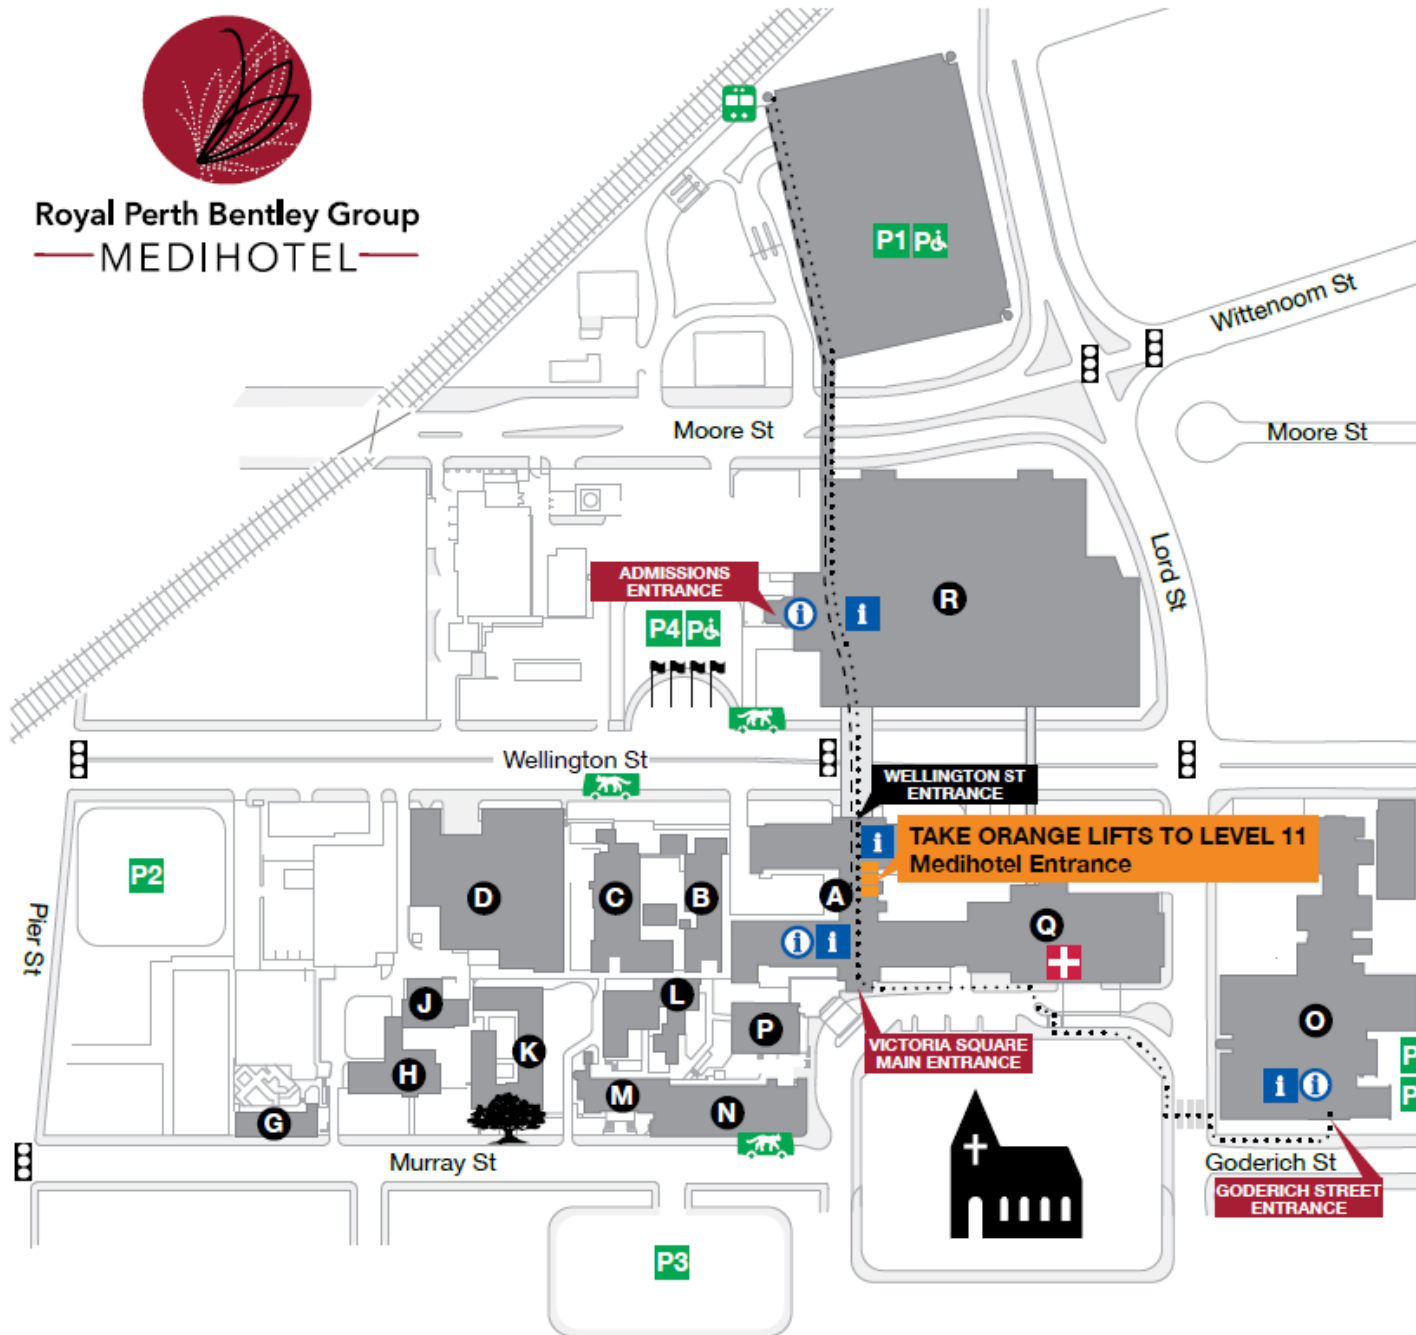

# Medihotel Map

# Royal Perth Hospital site map

Royal Perth Bentley Group  
— MEDIHOTEL —

## Legend

- A** A Block (South Block)
  - B C** Nicolay Block
  - D** Ferguson Block
  - G** 50 Murray House
  - H J** Ainslie House
  - K** Kirkman House
  - M N** Colonial House
  - O** Q Block
  - P** Milligan House
  - R** R Block (North Block)
  - O** O Block (Goderich Street)
- 
- Emergency Department
  - Moreton Bay fig tree
  - - - Walk from P1 carpark to A Block 4-6 mins
  - Walk from P1 carpark to O Block 6-10 mins
  - CAT bus stop
  - P1** Parking - Royal Perth Hospital
  - P2** Parking - Pier Street
  - P3** Parking - City of Perth
  - P4** Parking - Royal Perth Hospital
  - P5** Parking - Royal Perth Hospital
  - P&** Parking - ACROD
  - Train station - McIver Street
  - Information - reception desks
  - Information - touchscreen wayfinders
- Further detailed information is available on the touchscreen wayfinders located in:
- A Block - Level 3 (main entrance) and Level 2
  - R Block - Level 2 and Level 3
  - O Block