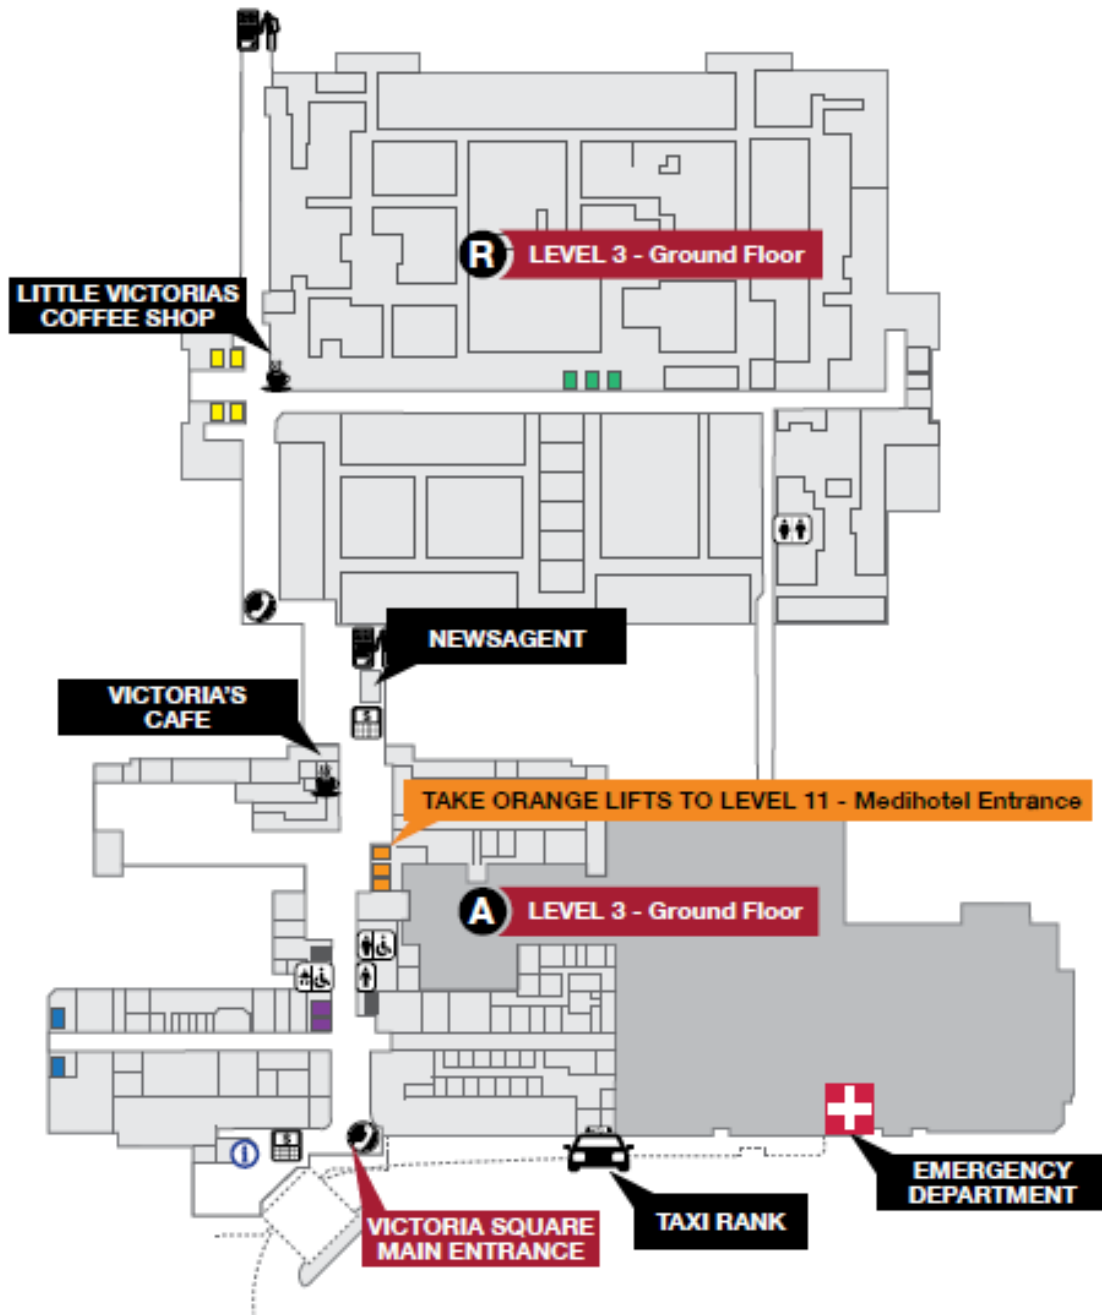

# Medihotel Map

# Royal Perth Hospital site map

Royal Perth Bentley Group  
— MEDIHOTEL —

## Legend

- A** A Block (South Block)
  - B C** Nicolay Block
  - D** Ferguson Block
  - G** 50 Murray House
  - H J** Ainslie House
  - K** Kirkman House
  - M N** Colonial House
  - O** Q Block
  - P** Milligan House
  - R** R Block (North Block)
  - O** O Block (Goderich Street)
- 
- Emergency Department
  - Moreton Bay fig tree
  - - - Walk from P1 carpark to A Block 4-6 mins
  - Walk from P1 carpark to O Block 6-10 mins
  - CAT bus stop
  - P1** Parking - Royal Perth Hospital
  - P2** Parking - Pier Street
  - P3** Parking - City of Perth
  - P4** Parking - Royal Perth Hospital
  - P5** Parking - Royal Perth Hospital
  - P&** Parking - ACROD
  - Train station - McIver Street
  - Information - reception desks
  - Information - touchscreen wayfinders
- Further detailed information is available on the touchscreen wayfinders located in:
- A Block - Level 3 (main entrance) and Level 2
  - R Block - Level 2 and Level 3
  - O Block