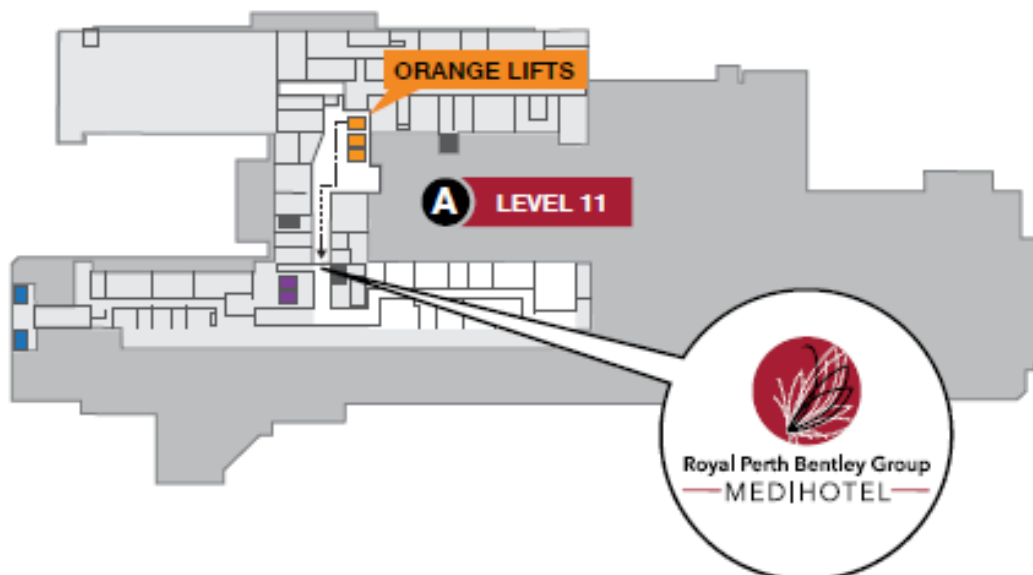

# Medihotel Map

# Royal Perth Hospital site map

Royal Perth Bentley Group  
— MEDIHOTEL —

## Legend

- A** A Block (South Block)
  - B C** Nicolay Block
  - D** Ferguson Block
  - G** 50 Murray House
  - H J** Ainslie House
  - K** Kirkman House
  - M N** Colonial House
  - O** Q Block
  - P** Milligan House
  - R** R Block (North Block)
  - O** O Block (Goderich Street)
- 
- Emergency Department
  - Moreton Bay fig tree
  - - - Walk from P1 carpark to A Block 4-6 mins
  - Walk from P1 carpark to O Block 6-10 mins
  - CAT bus stop
  - P1** Parking - Royal Perth Hospital
  - P2** Parking - Pier Street
  - P3** Parking - City of Perth
  - P4** Parking - Royal Perth Hospital
  - P5** Parking - Royal Perth Hospital
  - P&** Parking - ACROD
  - Train station - McIver Street
  - Information - reception desks
  - Information - touchscreen wayfinders
- Further detailed information is available on the touchscreen wayfinders located in:
- A Block - Level 3 (main entrance) and Level 2
  - R Block - Level 2 and Level 3
  - O Block